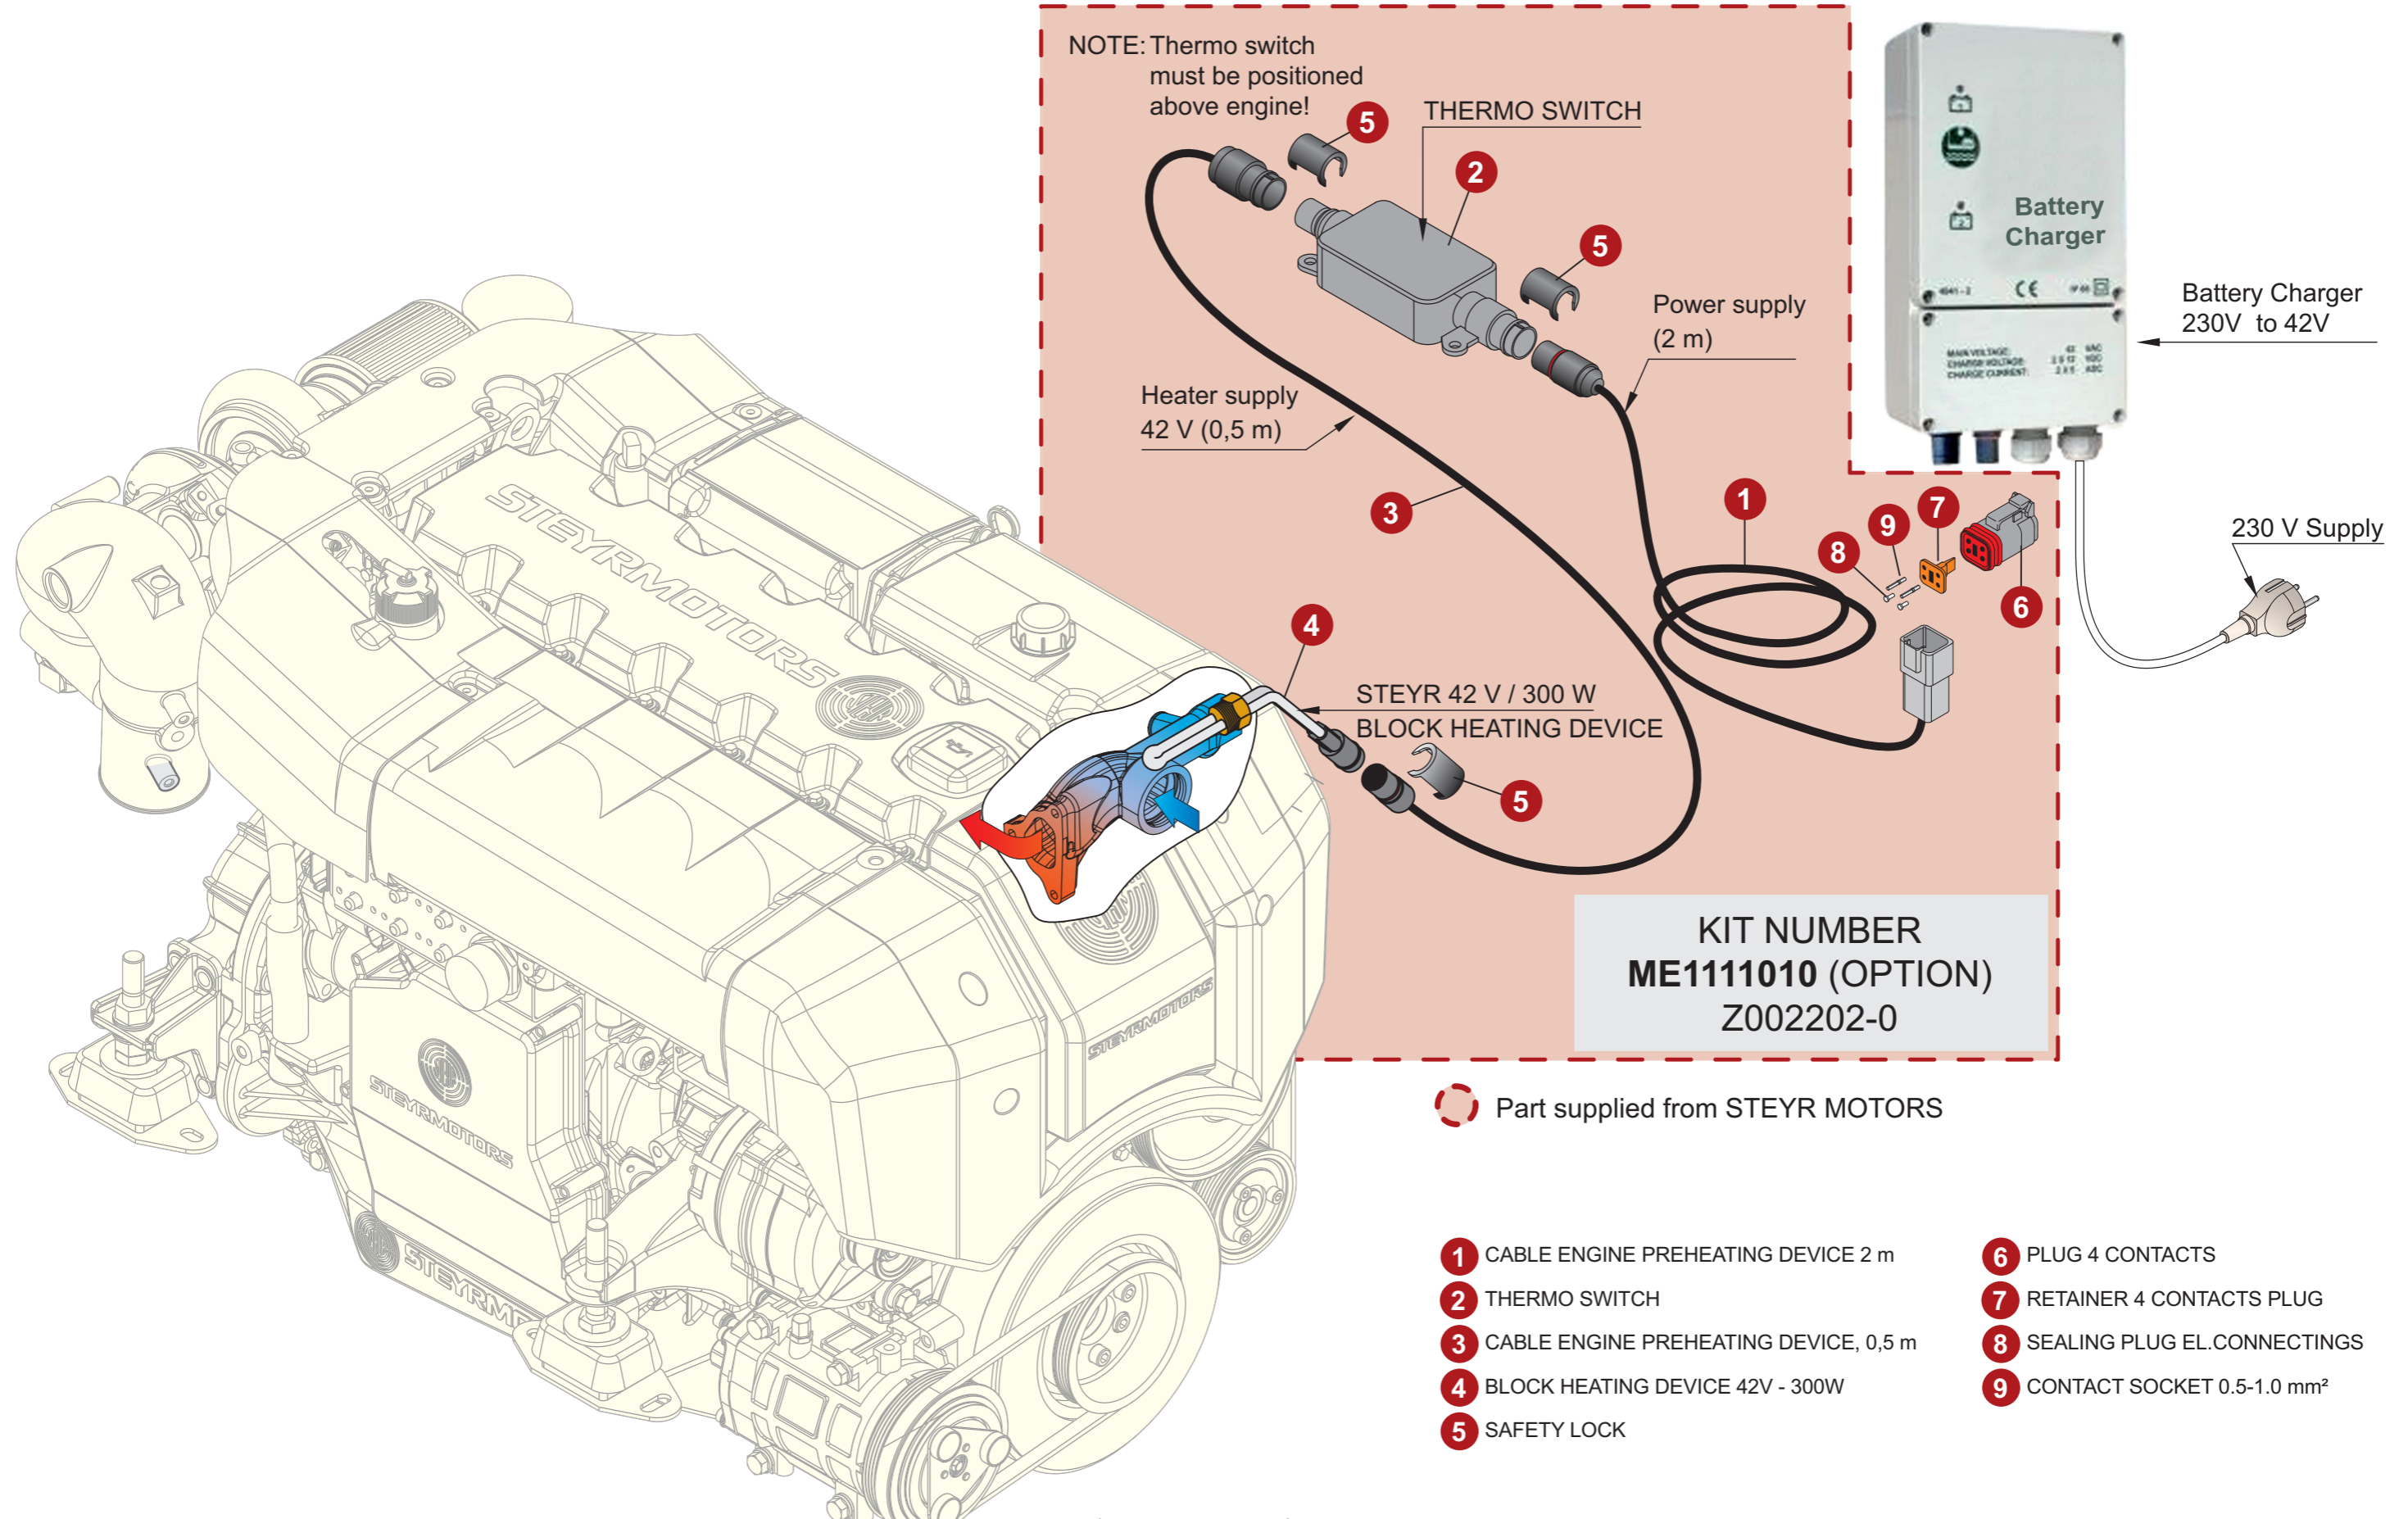

Schema - Engine Preheating / KIT No.: ME1111010

- 1** CABLE ENGINE PREHEATING DEVICE 2 m
- 2** THERMO SWITCH
- 3** CABLE ENGINE PREHEATING DEVICE, 0,5 m
- 4** BLOCK HEATING DEVICE 42V - 300W
- 5** SAFETY LOCK
- 6** PLUG 4 CONTACTS
- 7** RETAINER 4 CONTACTS PLUG
- 8** SEALING PLUG EL.CONNECTINGS
- 9** CONTACT SOCKET 0.5-1.0 mm²