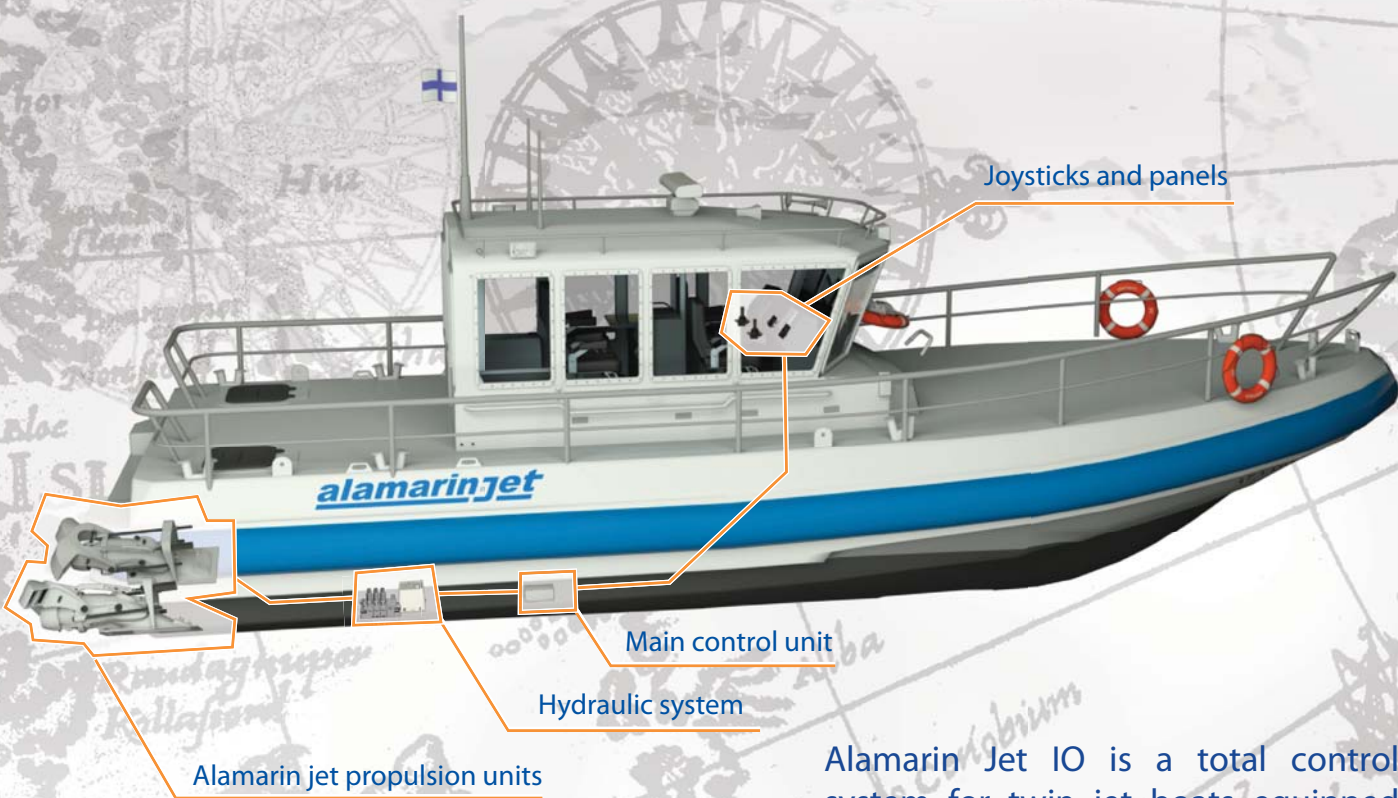

Intelligent Operation

IO

Go with the flow.

alamarinjet

Alamarin-Jet IO - The Input is You the Output is Motion

Joysticks and panels

Main control unit

Hydraulic system

Alamarin jet propulsion units

Alamarin Jet IO is a total control system for twin jet boats equipped with Jet-230 or Jet-288 units.

The boat can be operated with IO in all situations whether going straight and fast or slowly manoeuvring in tight spaces and docking.

A simple and intuitive solution makes manoeuvring easy. Affordable also for the smaller boats.

A hi-tech color display informs the user about system status. The IO is a safe system, with back-ups for every vital function.

Key Features

- Easy manoeuvrability
- No steering wheel required
- Simplified dashboard layout
- Informative display for system data
- Emergency stop capability
- Back-up system for emergency use

Go with the flow.